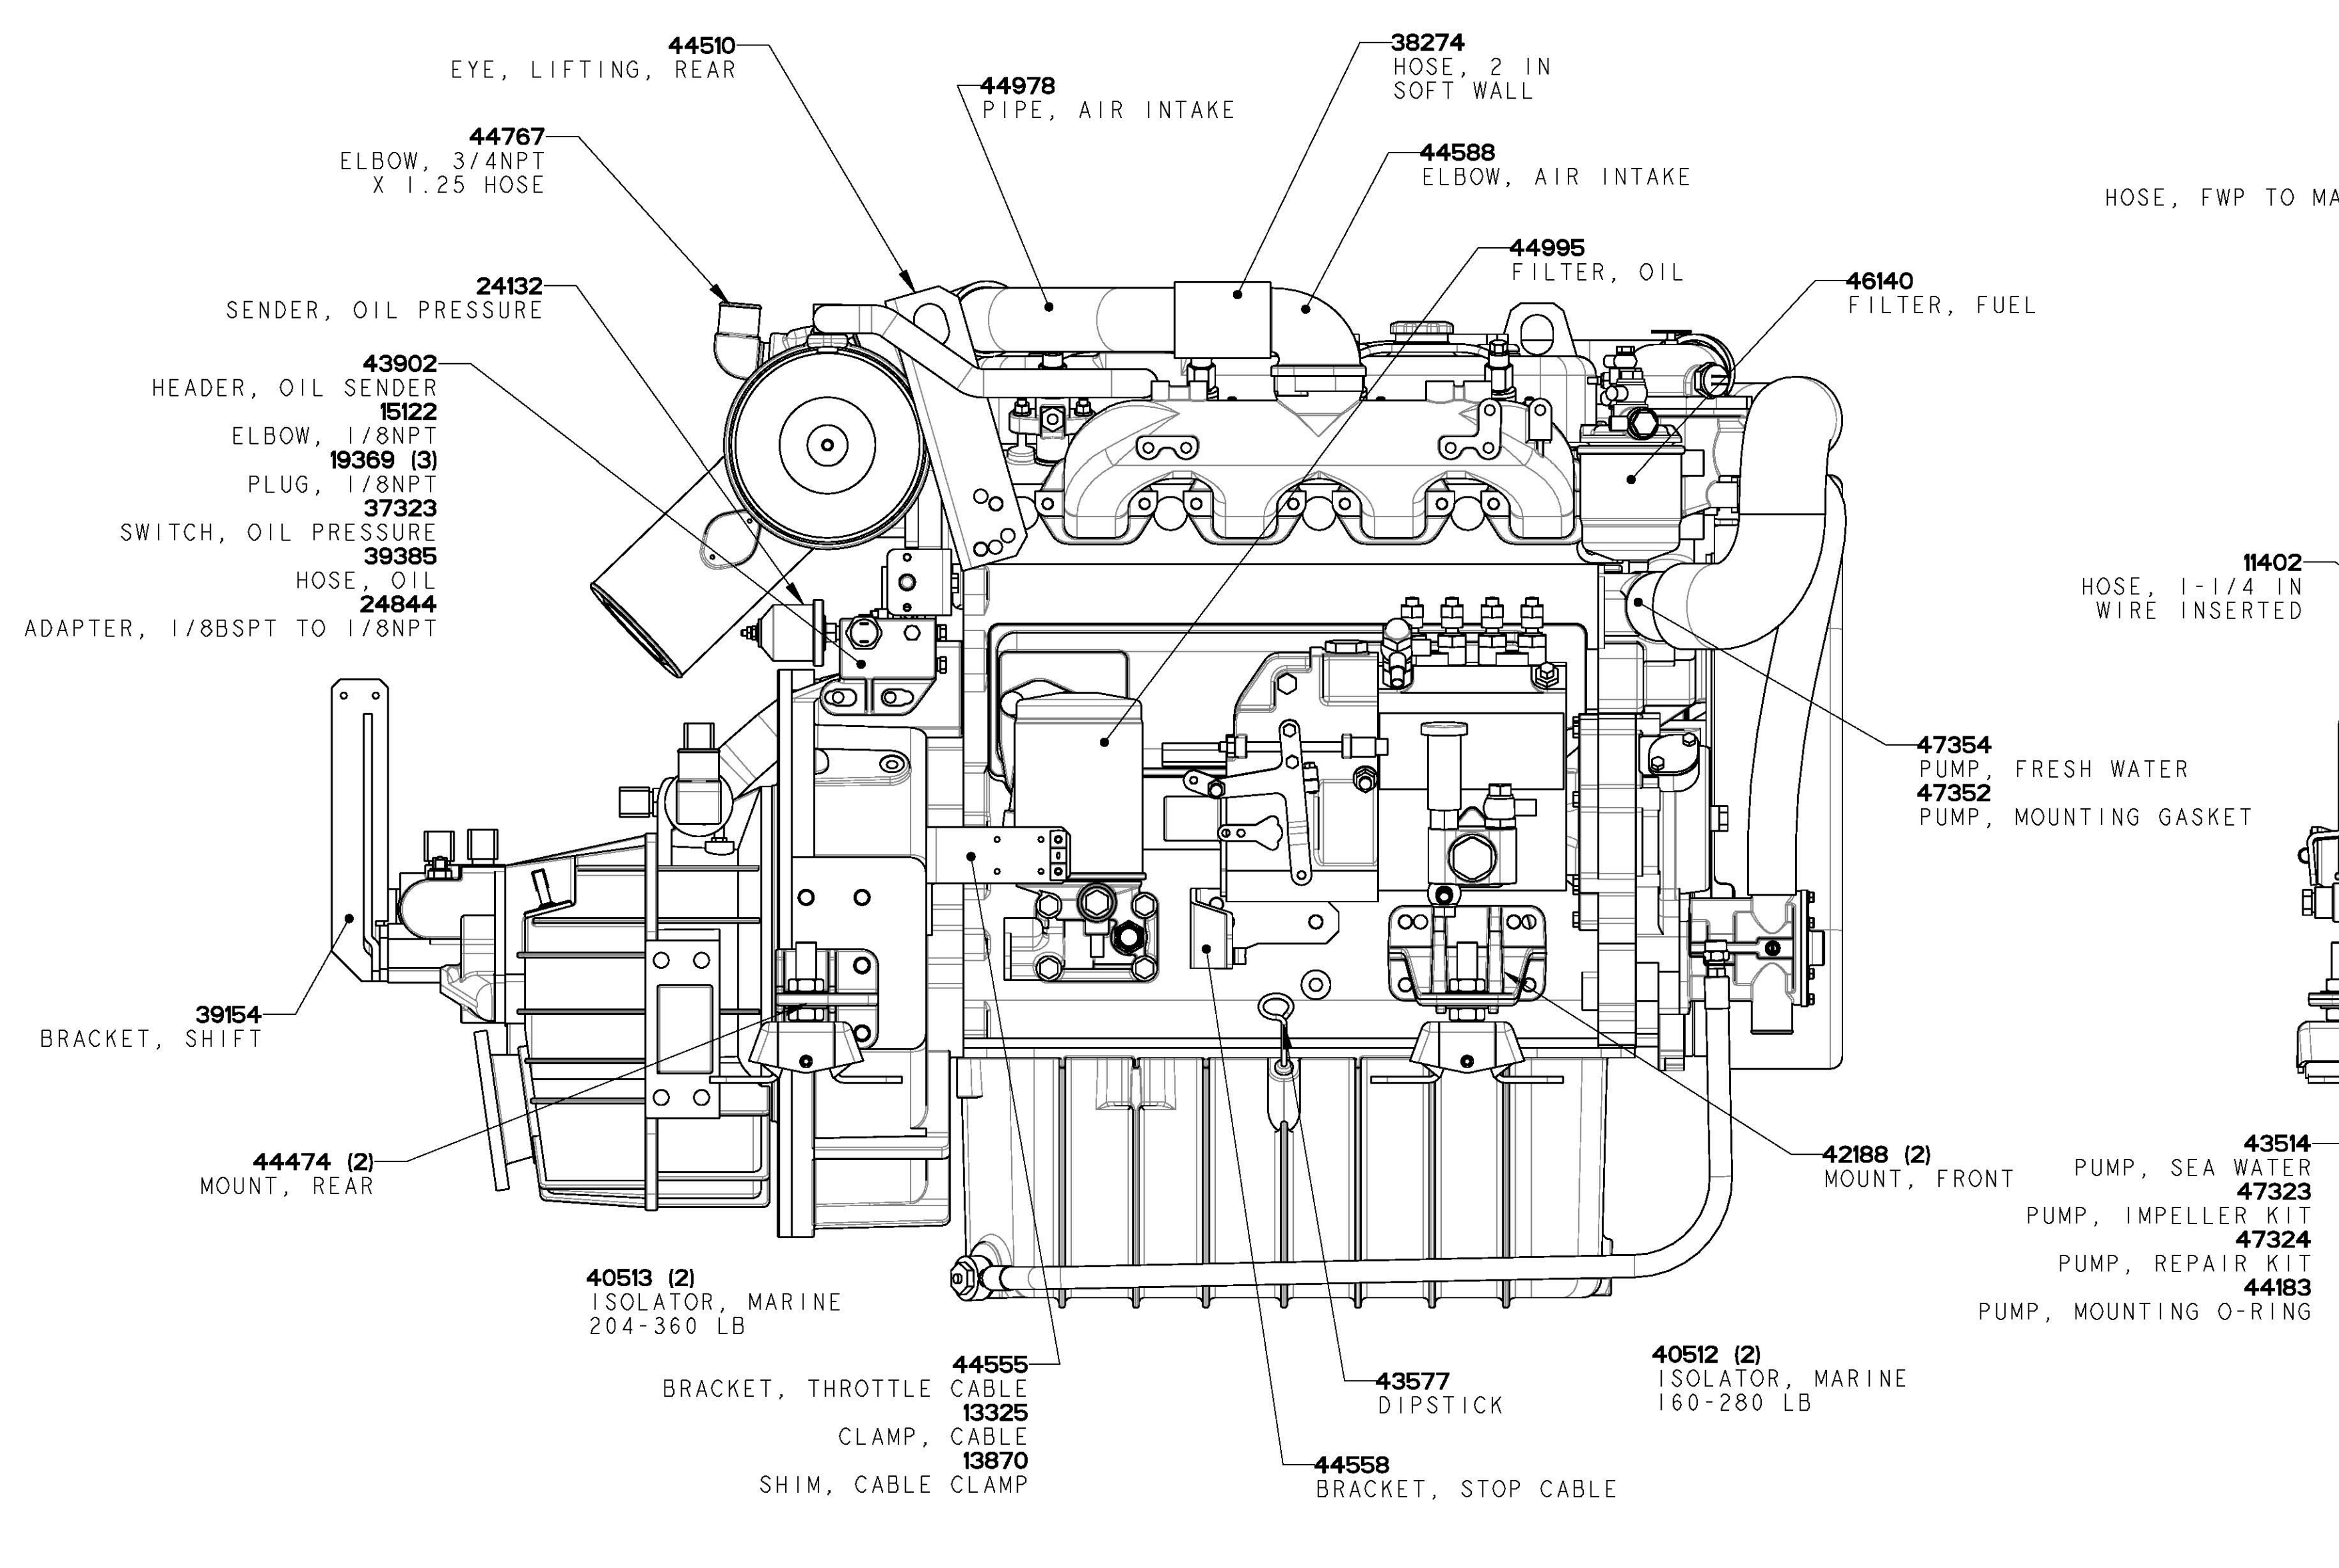

TOLERANCES (UNLESS OTHERWISE NOTED)		WESTERBEKE CORPORATION TAUNTON, MA. 02780	
INCHES	WILLIMETERS	TITLE	
.XX : .02	X : .5	PARTS LIST - 110-T4, 120-T4A	
.XXX : .005	XX : .1	DRAWN BY	DATE
CAST : .03	.XX :	BM	30/Jun/03
FINISH : .01		APPROVED BY	DATE
DIMENSIONS	SCALE 0.250	SIZE	DRAWING NUMBER
INCHES	1 of 1	E	48620
WILLIMETERS			
(WHEN APPLICABLE)			