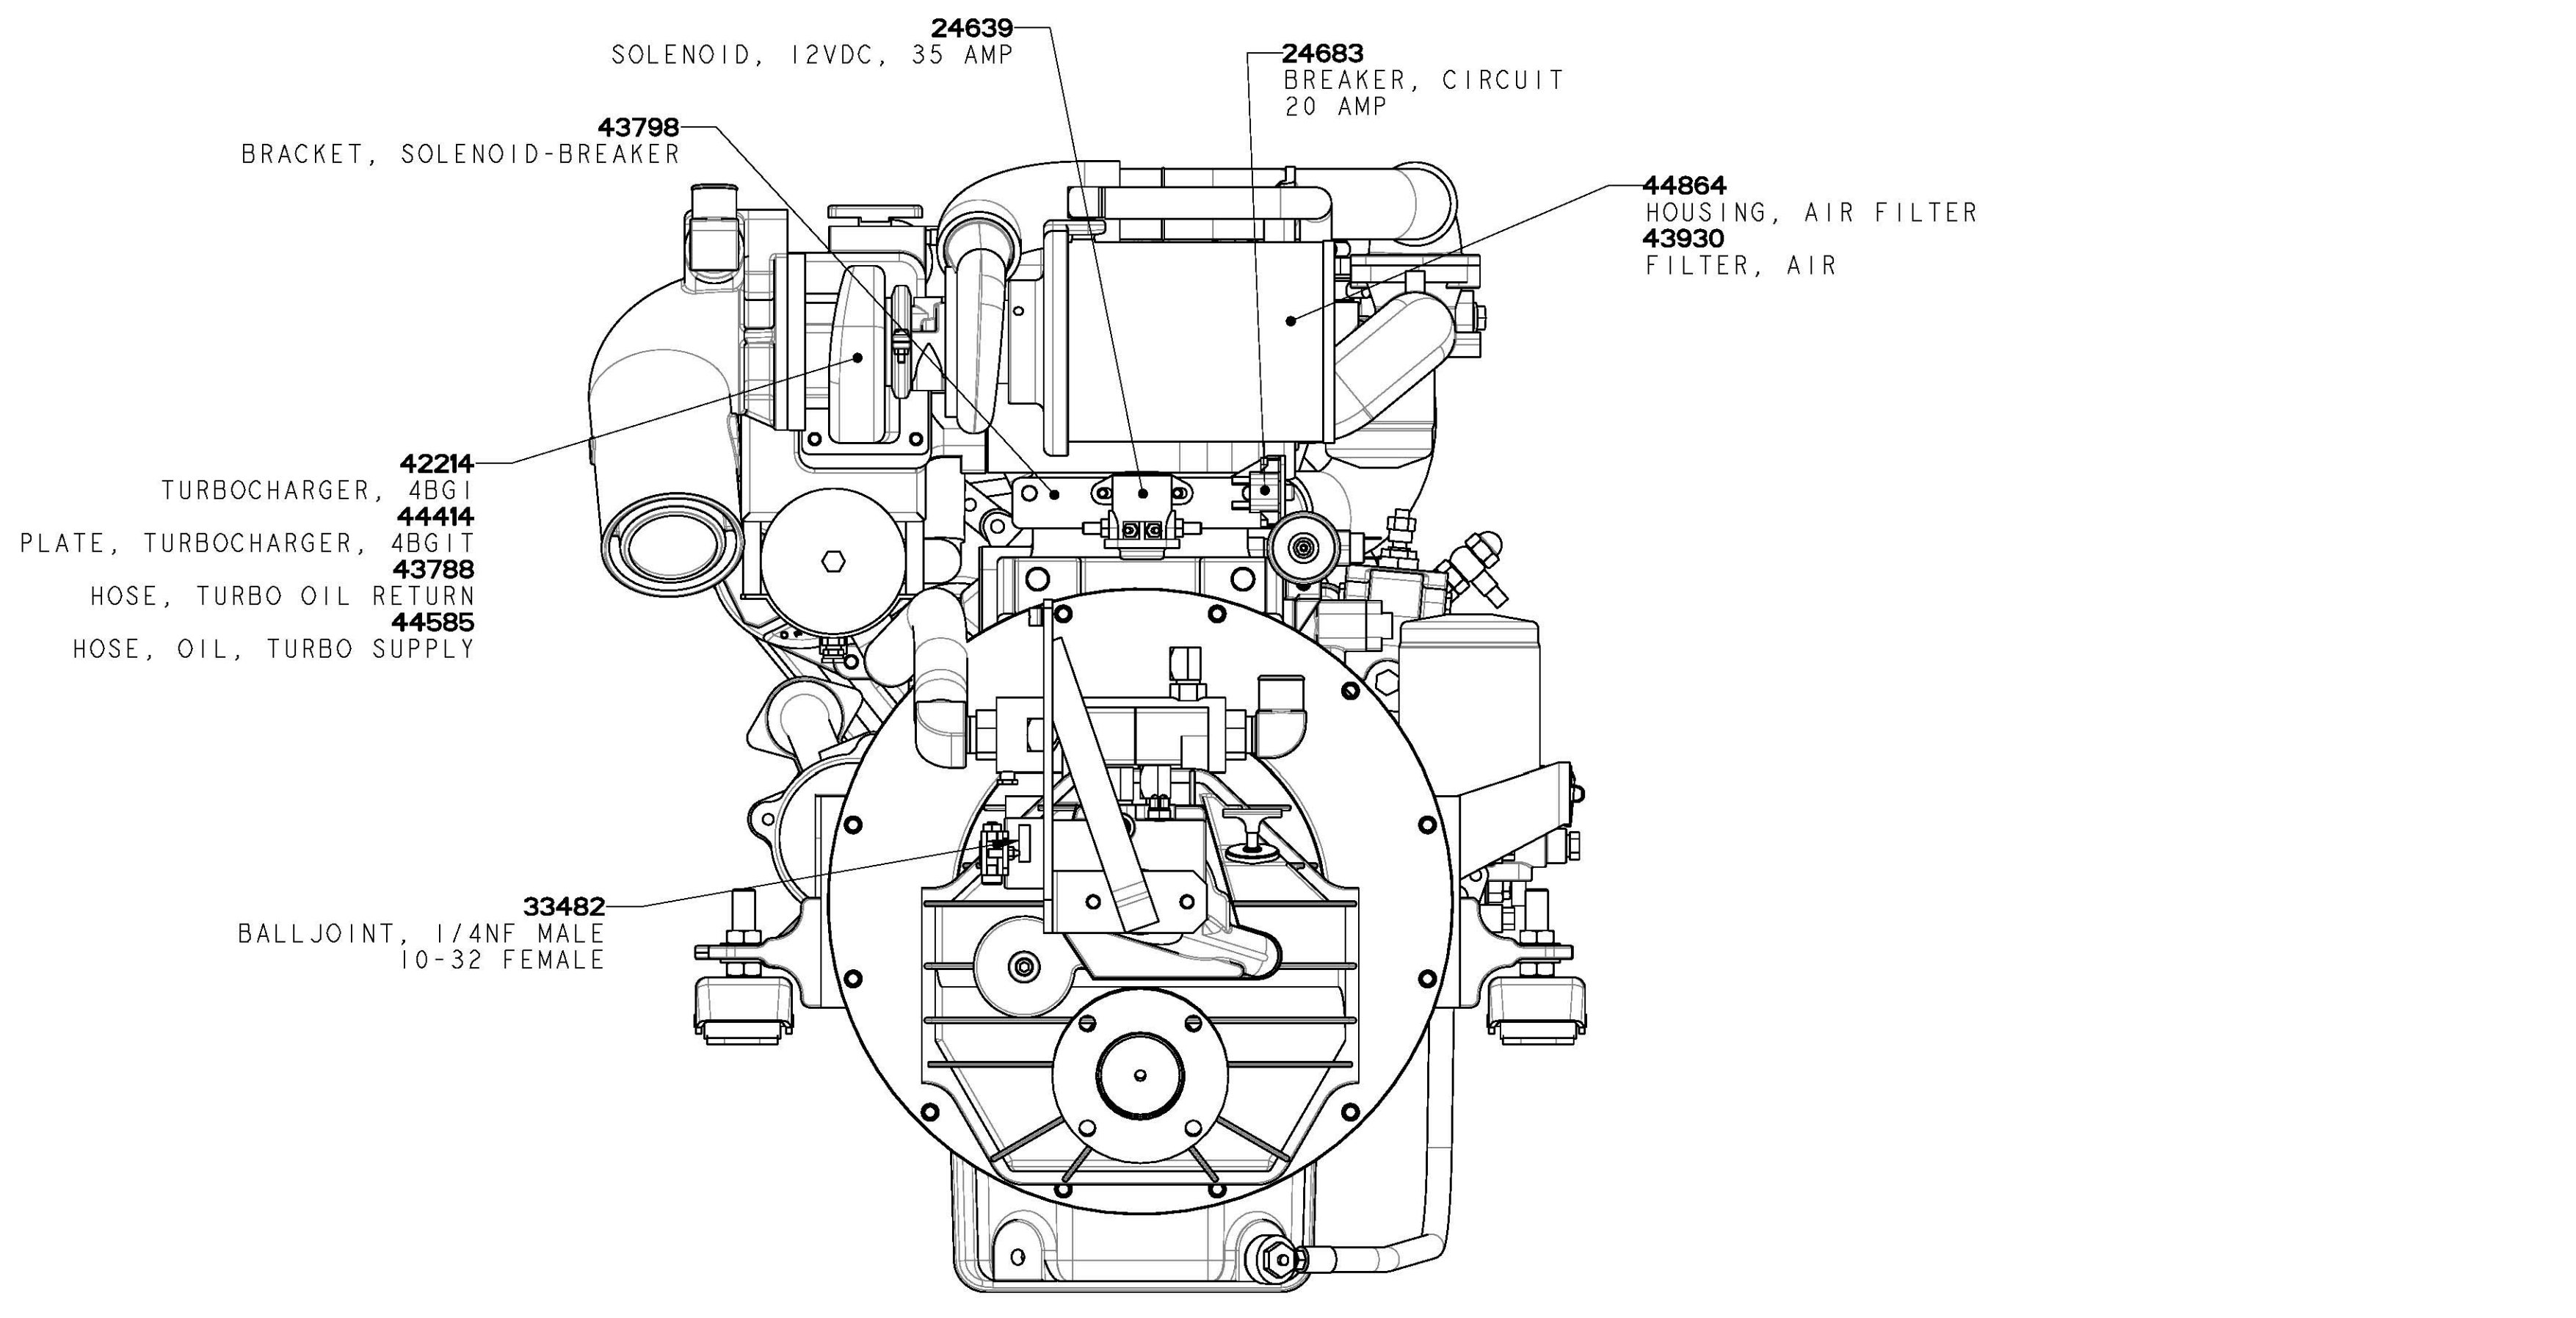

TOLERANCES (UNLESS OTHERWISE NOTED)		WESTERBEKE CORPORATION TAUNTON, MA. 02780	
INCHES	WILLIMETERS	TITLE	
.XX : .02	X : .5	PARTS LIST - 110-T4, 120-T4A	
.XXX : .005	XX : .1	DRAWN BY	DATE
CAST : .03	.XX :	BM	30/Jun/03
FINISH : .01		APPROVED BY	DATE
DIMENSIONS	SCALE 0.250	SIZE	DRAWING NUMBER
INCHES	1 of 1	E	48620
WILLIMETERS			
(WHEN APPLICABLE)			