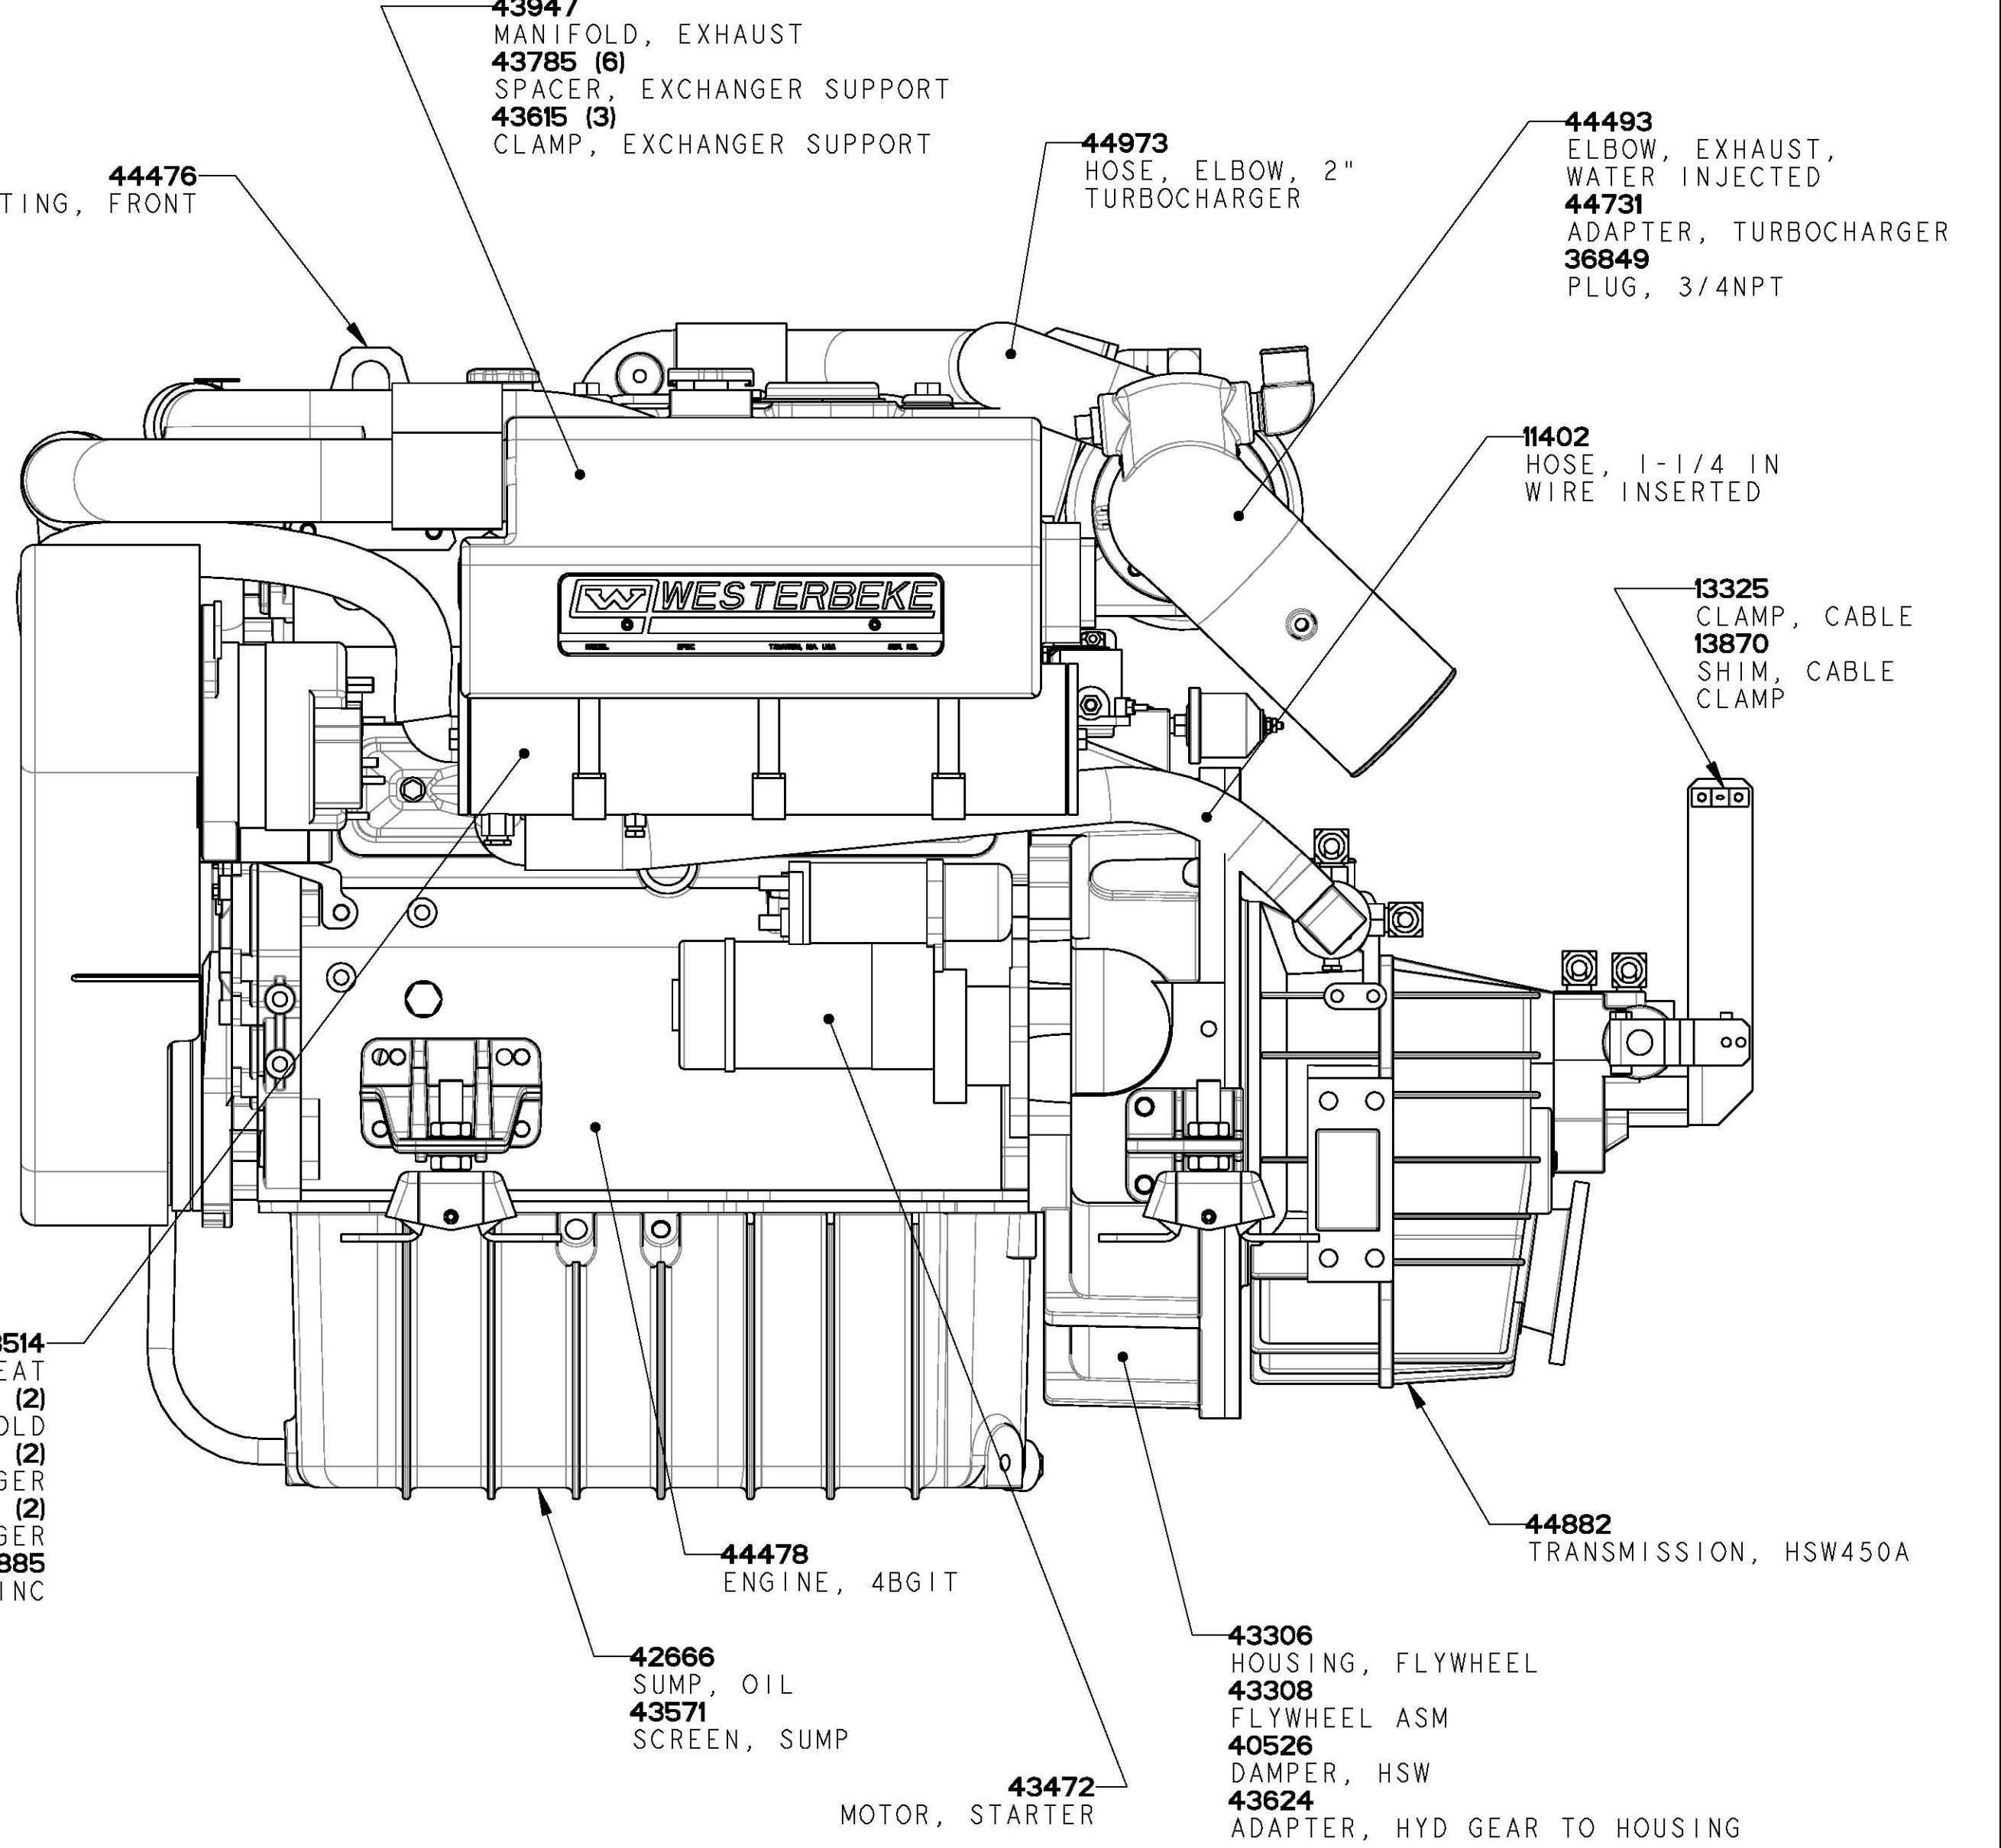

TOLERANCES (UNLESS OTHERWISE NOTED)		WESTERBEKE CORPORATION TAUNTON, MA. 02780	
INCHES	WILLIMETERS	TITLE	
.XX : .02	X : .5	PARTS LIST - 110-T4, 120-T4A	
.XXX : .005	XX : .1	DRAWN BY	DATE
CAST : .03	.XX :	BM	30/Jun/03
FINISH : .01		APPROVED BY	DATE
DIMENSIONS	SCALE 0.250	SIZE	DRAWING NUMBER
INCHES	1 of 1	E	48620
WILLIMETERS			
(WHEN APPLICABLE)			