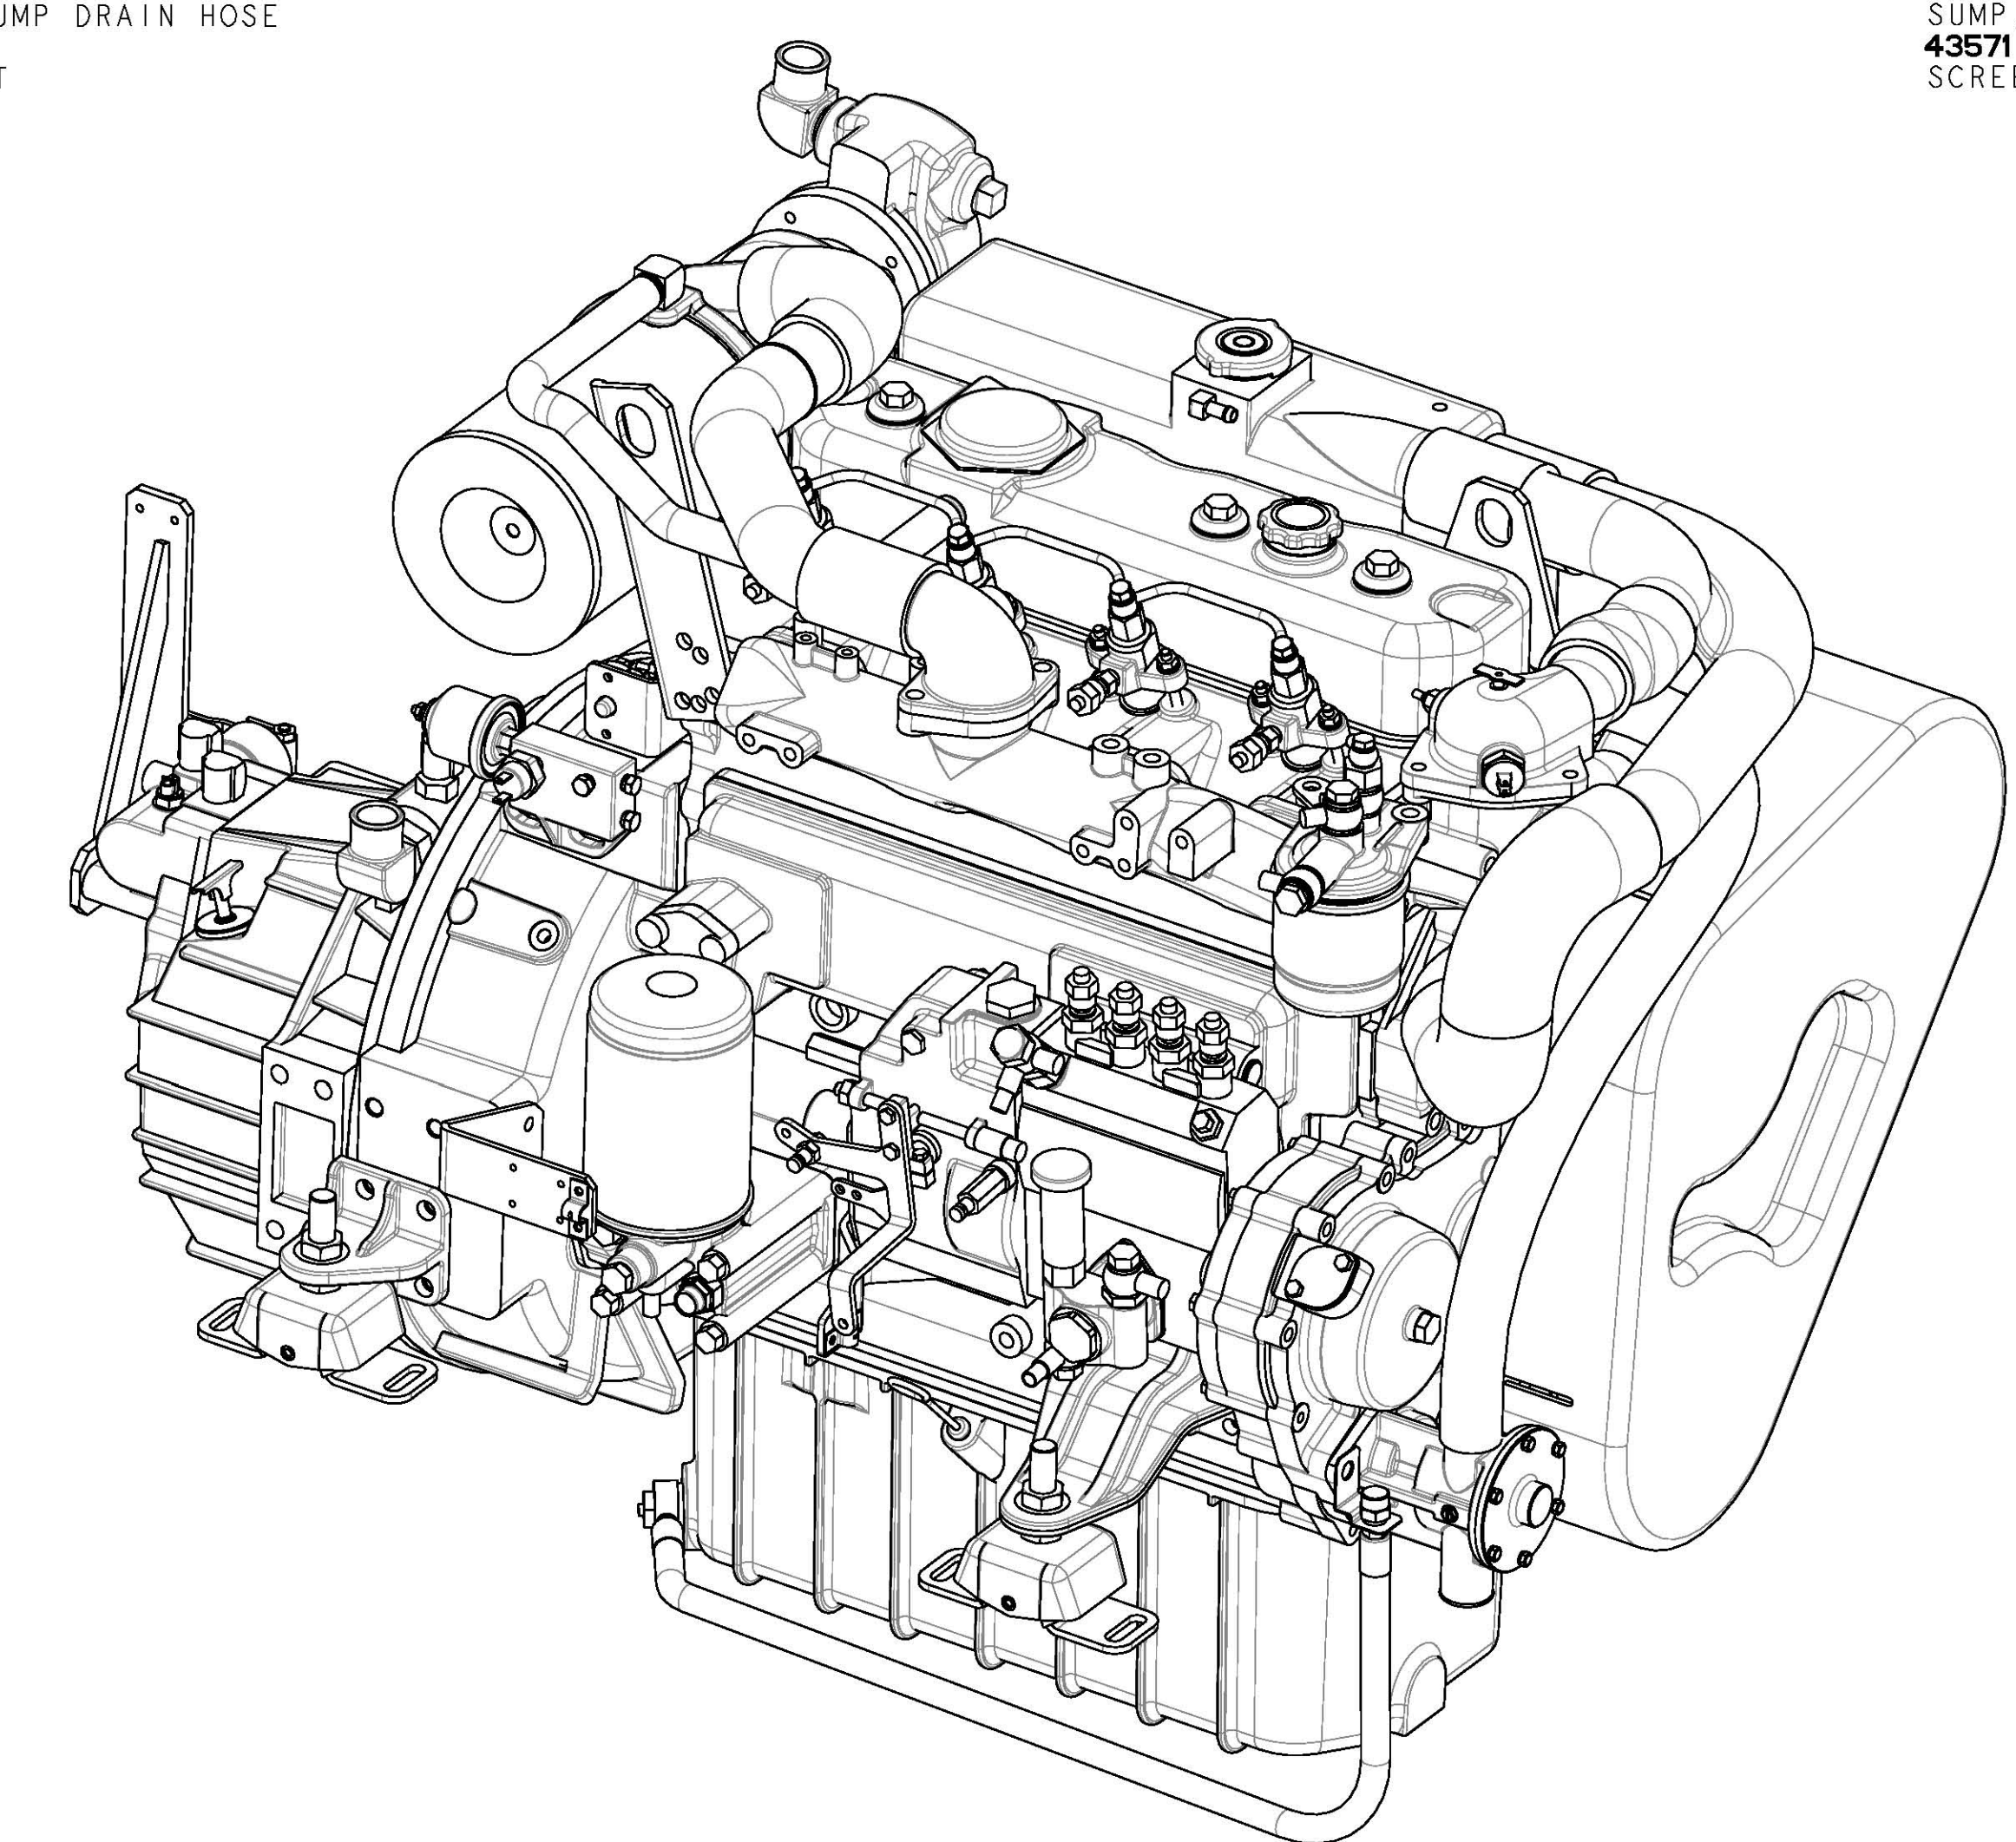

ECO NO.	DATE	REV.	REVISION RECORD	AUTH.	DR. BY
5784	7-23-04	A	ALTERNATOR 12V 50A WAS P/N 39139		GA
6601	2-03-04	B	ADD MODEL 120-T4A.		GA
6853	2-17-04	C	HEAT EXCHANGER WAS 44791		GA

FAST MOVING PARTS				
49605	(A)	ALTERNATOR, 12V 50A	36192 HOURMETER, 12V	48177 SPARE PARTS KIT A
38530		ALTERNATOR, 24V 42A	42159 HOURMETER, 24V	48178 SPARE PARTS KIT B-NATURALLY ASP.
44044		BELT, GUARD	48139 INJECTOR - NATURALLY ASP.	48184 SPARE PARTS KIT B-TURBOCHARGED
44385		BELT, WATER PUMP-ALTERNATOR	48144 INJECTOR - TURBOCHARGED	303007 SOLENOID, FUEL CONTROL 12V
24306		CAP, PRESSURE	40513 ISOLATORS, FRONT	39746 SOLENOID, FUEL CONTROL 24V
20946		CIRCUIT BREAKER, 10A 24VDC	40512 ISOLATORS, REAR	45561 SOLENOID, FUEL STOP 12V
36563		CIRCUIT BREAKER, 10A 12VDC	45139 MANUAL, OPERATOR	45562 SOLENOID, FUEL STOP 24V
24683		CIRCUIT BREAKER, 20A 12VDC	36650 OIL COOLER	24639 SOLENOID, PREHEAT 12V
43577		DIPSTICK	35110 OIL PRESSURE METER 12V	22249 SOLENOID, PREHEAT 24V
33259		EMERGENCY STOP SWITCH	42157 OIL PRESSURE METER 24V	43472 STARTER MOTOR 12V
32923		EXHAUST TEMPERATURE SWITCH	24132 OIL PRESSURE SENDER 12V	39417 STARTER MOTOR 24V
43930		FILTER, AIR	42161 OIL PRESSURE SENDER 24V	24732 SWITCH, PREHEAT & START
46140		FILTER, FUEL OIL	37323 OIL PRESSURE SWITCH 5#	24731 SWITCH, STOP
44995		FILTER, LUBE OIL	18552 OIL PRESSURE SWITCH 10#	39826 TACHOMETER, ADMIRAL PANEL
33769		FUSE, 8 AMP	13758 PAINT, RED AEROSOL	24977 TANK, COOLANT RECOVERY
48176		GASKET SET, COMPLETE	42307 PAINT, WHITE AEROSOL	45486 THERMOSTAT
48175		GASKET SET, UPPER	36842 PANEL KIT, ADMIRAL 12V	42042 THERMOSTAT MOUNTING GASKET
47353		GASKET, HEAD	46637 PANEL KIT, ADMIRAL 24V	47351 VALVE COVER GASKET
45444		GASKET, OIL PAN	36539 PANEL, GENSET CONTROL 12V	42336 VOLTAGE REGULATOR
48130		GLOWPLUG, 12V	42162 PANEL, GENSET CONTROL 24V	35111 VOLTMETER 12V
45124		GLOWPLUG, 24V	44336 PANEL, REMOTE START/STOP 15 PIN	42156 VOLTMETER 24V
36557		HARNES 15 FT. EXT 4 PIN	47354 PUMP, FRESH WATER	44495 WATER INJ. EXHAUST ELBOW NAT. ASP.
30760		HARNES 15 FT. EXT 8 PIN	47323 PUMP, IMPELLER KIT	44493 WATER INJ. EXHAUST ELBOW TURBO
44347		HARNES EXT 15 PIN, 15'-30"	47352 PUMP, MOUNTING GASKET	35109 WATER TEMPERATURE METER 12V
48514		HEAT EXCHANGER	44183 PUMP, MOUNTING O-RING	42158 WATER TEMPERATURE METER 24V
42053		HEAT EXCHANGER END CAP	47324 PUMP, REPAIR KIT	35109 WATER TEMPERATURE SENDER
42054		HEAT EXCHANGER GASKET	43514 PUMP, SEA WATER	30125 WATER TEMPERATURE SWITCH
44131		HEAT EXCHANGER O-RING	44995 REMOTE LUBE OIL FILTER	1885 ZINC
47305		HOSE KIT, WATER		
ITEMS NOT SHOWN				
44643		HARNES, GENSET 4-6BG1		