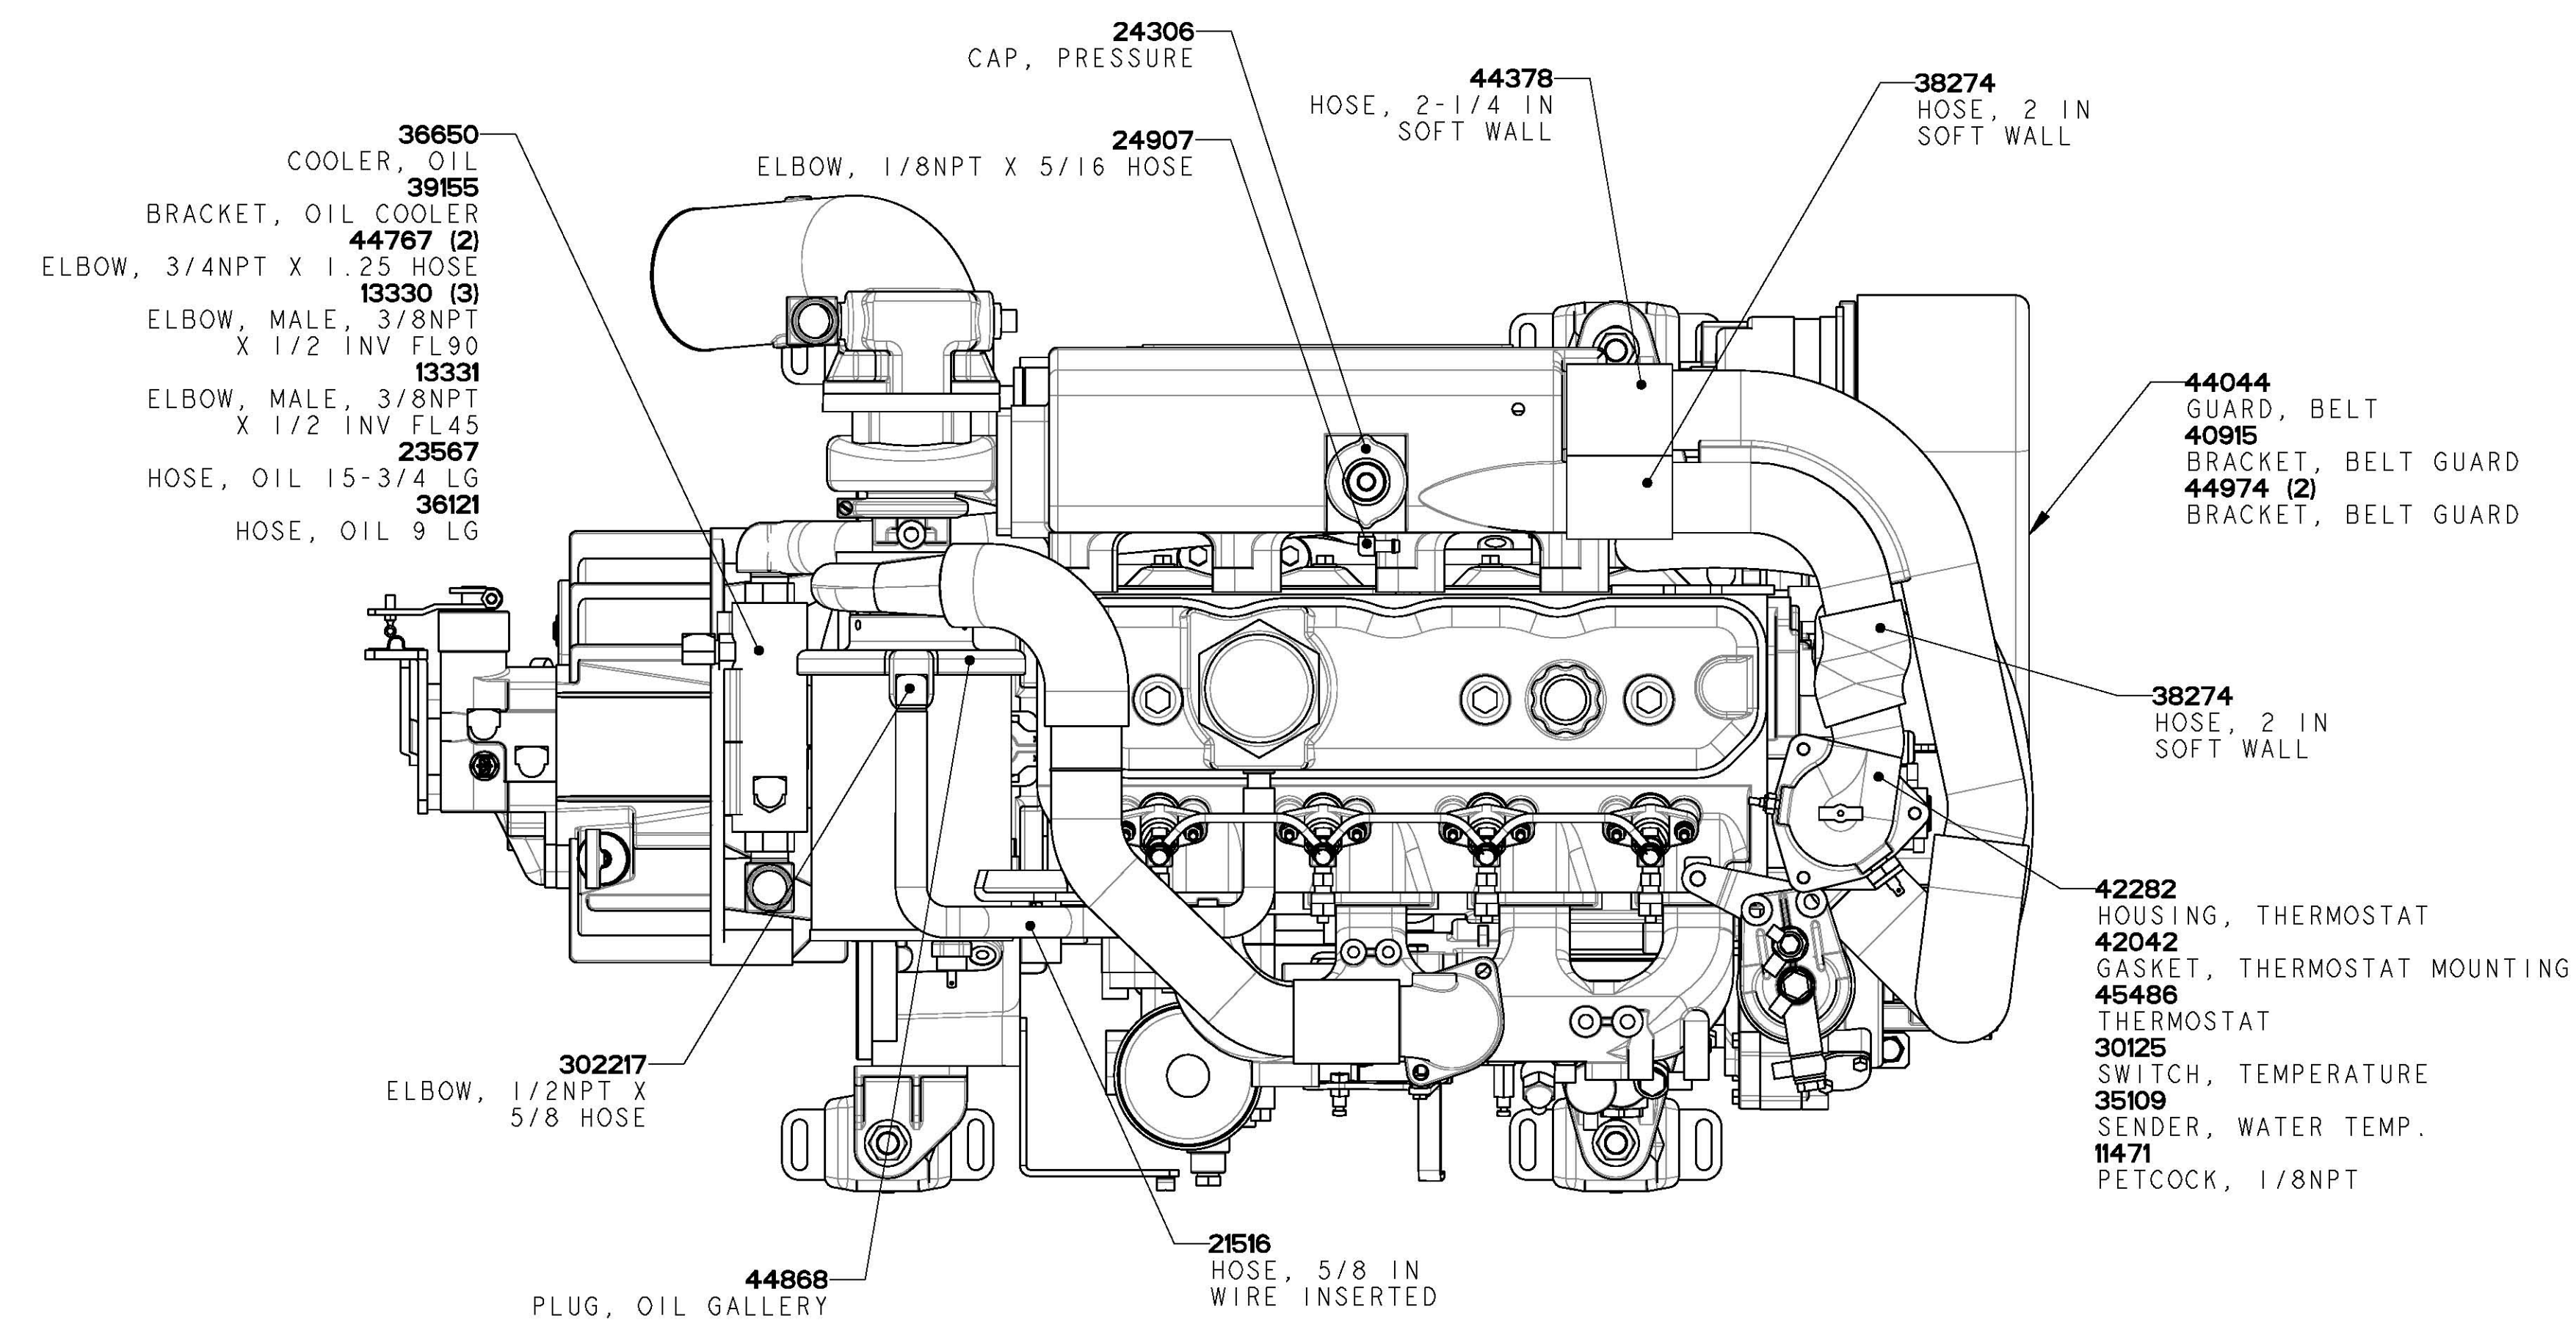

ECO NO.	DATE	REV.	REVISION RECORD	AUTH.	DR. BY
5784	7-23-04	A	ALTERNATOR 12V 50A WAS P/N 39139		GA
6601	2-03-04	B	ADD MODEL 120-T4A.		GA
6853	2-17-04	C	HEAT EXCHANGER WAS 44791		GA

FAST MOVING PARTS				
49605	(A)	ALTERNATOR, 12V 50A	36192 HOURMETER, 12V	48177 SPARE PARTS KIT A
38530		ALTERNATOR, 24V 42A	42159 HOURMETER, 24V	48178 SPARE PARTS KIT B-NATURALLY ASP.
44044		BELT, GUARD	48139 INJECTOR - NATURALLY ASP.	48184 SPARE PARTS KIT B-TURBOCHARGED
44385		BELT, WATER PUMP-ALTERNATOR	48144 INJECTOR - TURBOCHARGED	303007 SOLENOID, FUEL CONTROL 12V
24306		CAP, PRESSURE	40513 ISOLATORS, FRONT	39746 SOLENOID, FUEL CONTROL 24V
20946		CIRCUIT BREAKER, 10A 24VDC	40512 ISOLATORS, REAR	45561 SOLENOID, FUEL STOP 12V
36563		CIRCUIT BREAKER, 10A 12VDC	45139 MANUAL, OPERATOR	45562 SOLENOID, FUEL STOP 24V
24683		CIRCUIT BREAKER, 20A 12VDC	36650 OIL COOLER	24639 SOLENOID, PREHEAT 12V
43577		DIPSTICK	35110 OIL PRESSURE METER 12V	22249 SOLENOID, PREHEAT 24V
33259		EMERGENCY STOP SWITCH	42157 OIL PRESSURE METER 24V	43472 STARTER MOTOR 12V
32923		EXHAUST TEMPERATURE SWITCH	24132 OIL PRESSURE SENDER 12V	39417 STARTER MOTOR 24V
43930		FILTER, AIR	42161 OIL PRESSURE SENDER 24V	24732 SWITCH, PREHEAT & START
46140		FILTER, FUEL OIL	37323 OIL PRESSURE SWITCH 5#	24731 SWITCH, STOP
44995		FILTER, LUBE OIL	18552 OIL PRESSURE SWITCH 10#	39826 TACHOMETER, ADMIRAL PANEL
33769		FUSE, 8 AMP	13758 PAINT, RED AEROSOL	24977 TANK, COOLANT RECOVERY
48176		GASKET SET, COMPLETE	42307 PAINT, WHITE AEROSOL	45486 THERMOSTAT
48175		GASKET SET, UPPER	36842 PANEL KIT, ADMIRAL 12V	42042 THERMOSTAT MOUNTING GASKET
47353		GASKET, HEAD	46637 PANEL KIT, ADMIRAL 24V	47351 VALVE COVER GASKET
45444		GASKET, OIL PAN	36539 PANEL, GENSET CONTROL 12V	42336 VOLTAGE REGULATOR
48130		GLOWPLUG, 12V	42162 PANEL, GENSET CONTROL 24V	35111 VOLTMETER 12V
45124		GLOWPLUG, 24V	44336 PANEL, REMOTE START/STOP 15 PIN	42156 VOLTMETER 24V
36557		HARNES 15 FT. EXT 4 PIN	47354 PUMP, FRESH WATER	44495 WATER INJ. EXHAUST ELBOW NAT. ASP.
30760		HARNES 15 FT. EXT 8 PIN	47323 PUMP, IMPELLER KIT	44493 WATER INJ. EXHAUST ELBOW TURBO
44347		HARNES EXT 15 PIN, 15'-30"	47352 PUMP, MOUNTING GASKET	35109 WATER TEMPERATURE METER 12V
48514		HEAT EXCHANGER	44183 PUMP, MOUNTING O-RING	42158 WATER TEMPERATURE METER 24V
42053		HEAT EXCHANGER END CAP	47324 PUMP, REPAIR KIT	35109 WATER TEMPERATURE SENDER
42054		HEAT EXCHANGER GASKET	43514 PUMP, SEA WATER	30125 WATER TEMPERATURE SWITCH
44131		HEAT EXCHANGER O-RING	44995 REMOTE LUBE OIL FILTER	1885 ZINC
47305		HOSE KIT, WATER		
ITEMS NOT SHOWN				
44643		HARNES, GENSET 4-6BG1