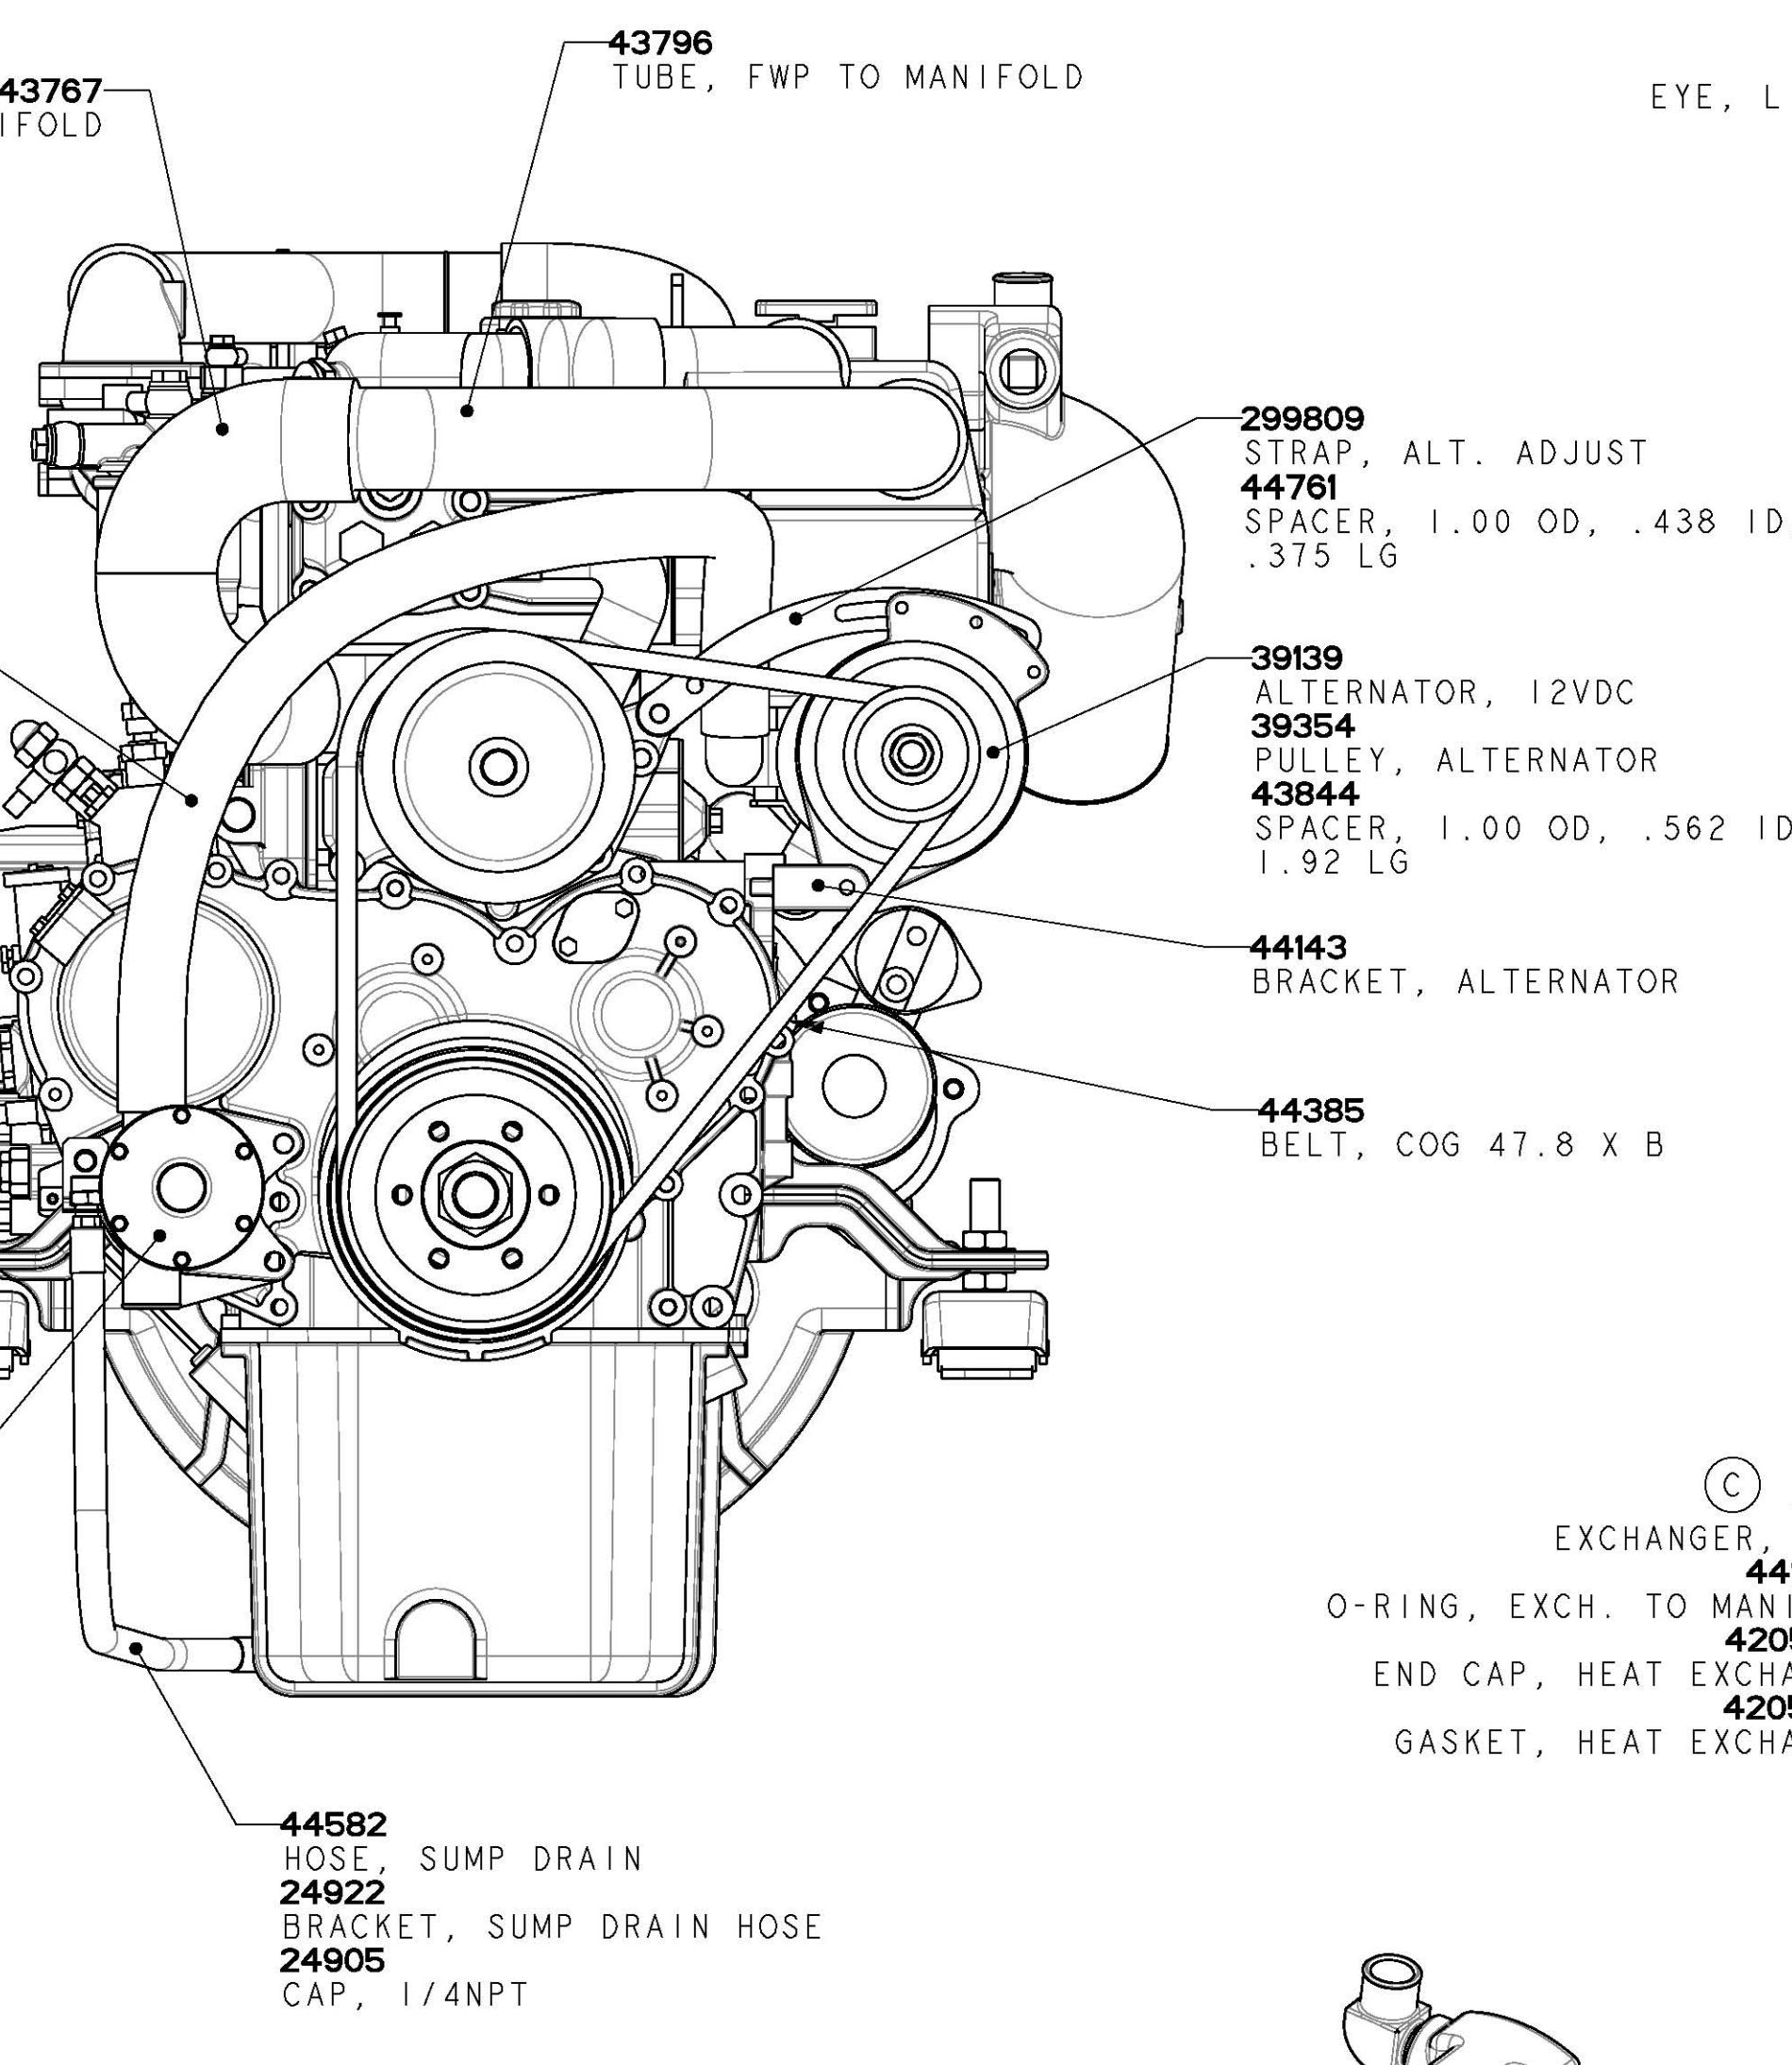

TOLERANCES (UNLESS OTHERWISE NOTED)		WESTERBEKE CORPORATION TAUNTON, MA. 02780	
INCHES	WILLIMETERS	TITLE	
.XX : .02	X : .5	PARTS LIST - 110-T4, 120-T4A	
.XXX : .005	XX : .1	DRAWN BY	DATE
CAST : .03	.XX :	BM	30/Jun/03
FINISH : .01		APPROVED BY	DATE
DIMENSIONS	SCALE 0.250	SIZE	DRAWING NUMBER
INCHES	1 of 1	E	48620
WILLIMETERS			
(WHEN APPLICABLE)			